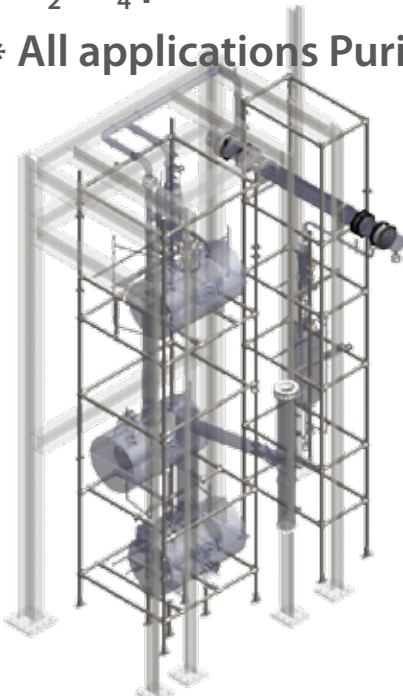

## Purification Plants Examples

- HCl purification (35-36 wt%) : up to 1,000kg/h
- HNO<sub>3</sub> purification (65-70 wt%) : up to 1,000kg/h
- HAC purification: up to 1,000kg/h
- H<sub>2</sub>SO<sub>4</sub> purification: up to 300kg/h
- \* All applications Purity : 1ppb